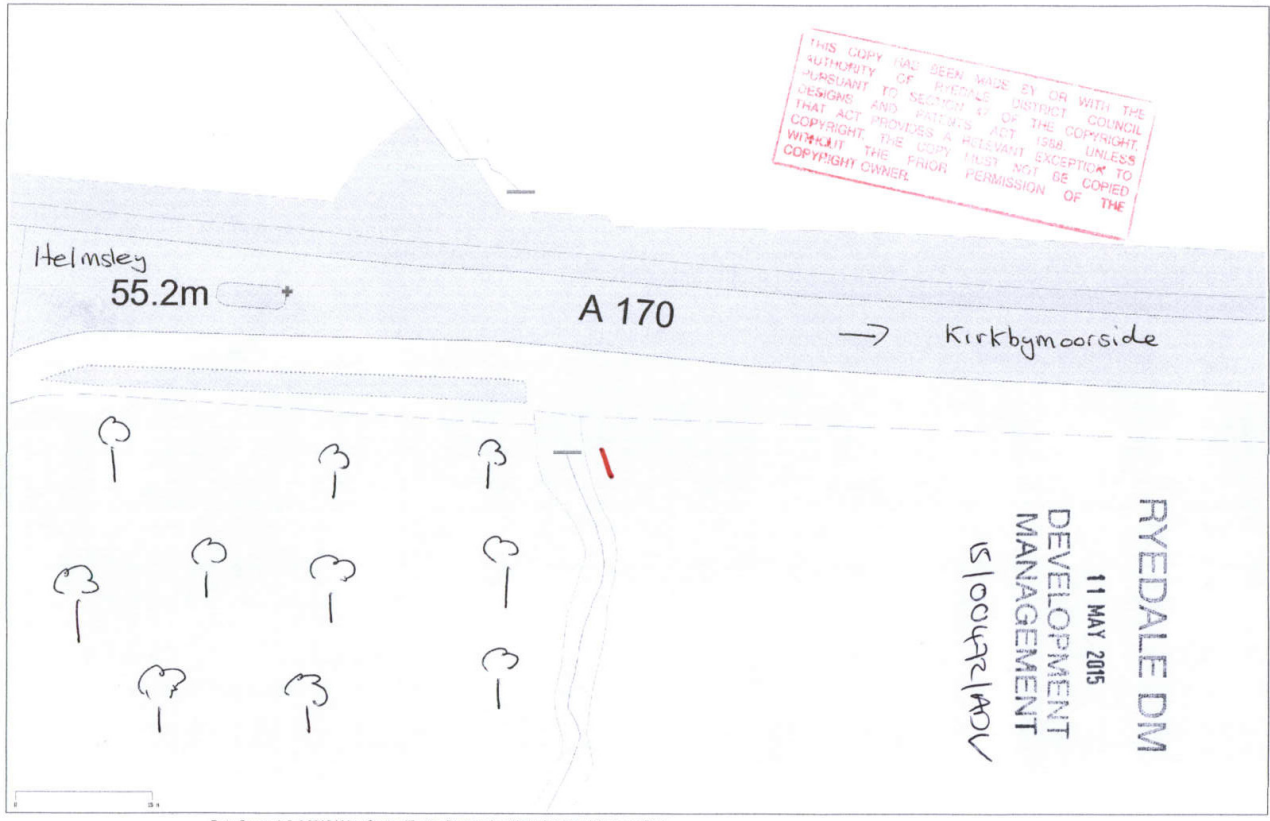

Linkfoot Lane - Site Layout

Helmsley CP 

THIS COPY HAS BEEN MADE BY OR WITH THE AUTHORITY OF RYEDALE DISTRICT COUNCIL PURSUANT TO SECTION 47 OF THE COPYRIGHT, DESIGN AND PATENTS ACT 1988. UNLESS THAT ACT PROVIDES A RELEVANT EXCEPTION TO COPYRIGHT, THE COPY MUST NOT BE COPIED WITHOUT THE PRIOR PERMISSION OF THE COPYRIGHT OWNER.

Date Created: 3-4-2015 | Map Centre (Easting/Northing): 462014 / 483894 | Scale: 1:500 |

NDC